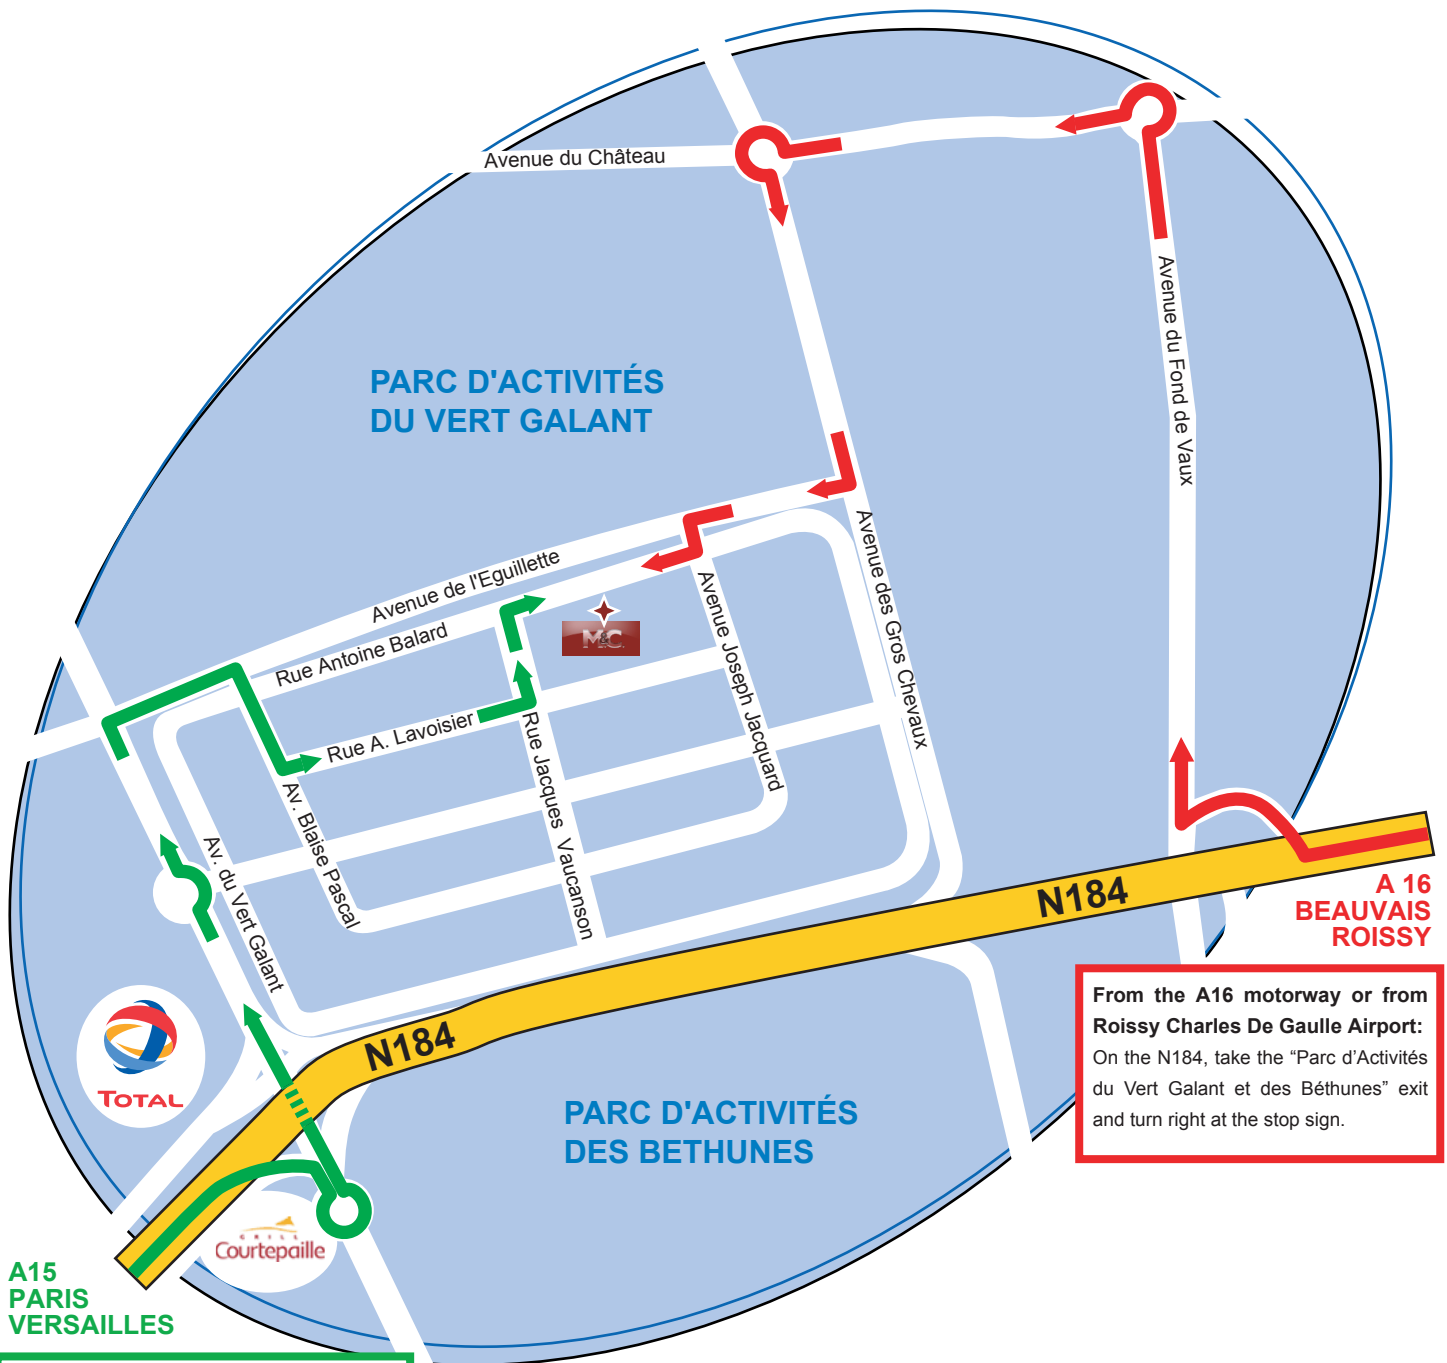

métaux et chimie

Z.I. du Vert Galant
5, rue Antoine Balard
95310 St Ouen l'Aumone

B.P. 17115
95054 CERGY PONTOISE CEDEX
France

Tél. : +33 (0)1 34 40 33 00
Fax : +33 (0)1 34 64 06 60

From the A16 motorway or from Roissy Charles De Gaulle Airport:
 On the N184, take the "Parc d'Activités du Vert Galant et des Béthunes" exit and turn right at the stop sign.

From the A15 motorway:
 Follow the N184 for about 2 km and exit via the deceleration lane on the right once you reach the Courtepaille restaurant.