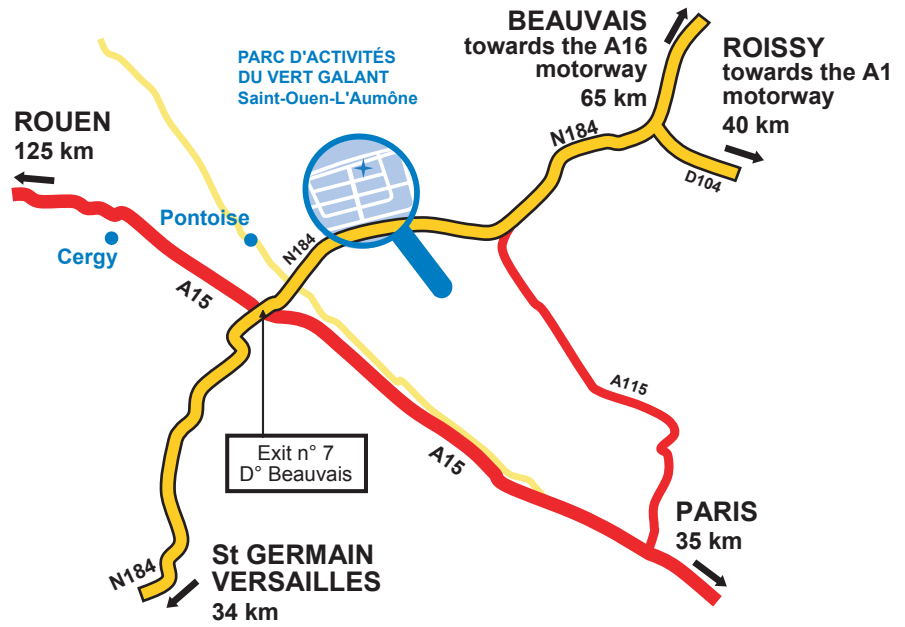

métaux et chimie

Z.I. du Vert Galant
5, rue Antoine Balard
95310 St Ouen l'Aumone

B.P. 17115
95054 CERGY PONTOISE CEDEX
France

Tél. : +33 (0)1 34 40 33 00
Fax : +33 (0)1 34 64 06 60

From the A16 motorway or from Roissy Charles De Gaulle Airport:
 On the N184, take the "Parc d'Activités du Vert Galant et des Béthunes" exit and turn right at the stop sign.

From the A15 motorway:
 Follow the N184 for about 2 km and exit via the deceleration lane on the right once you reach the Courtepaille restaurant.